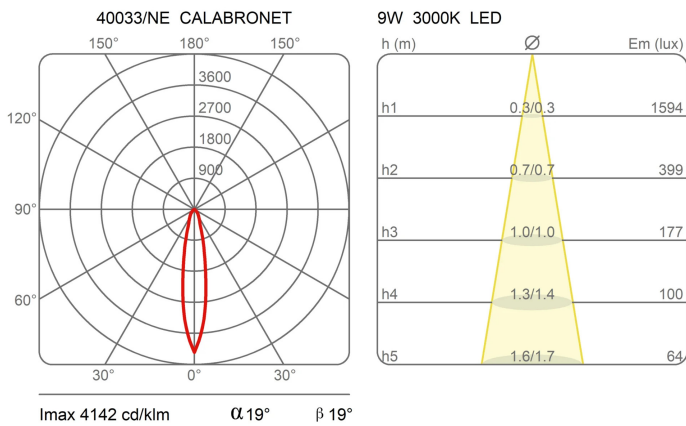

Light Module Calabronet

Spot - Length 70 cm

Emiliana Martinelli

Andrea Menchini

colors

Typology Pendant

Utilisation Indoor

24V 2x 9 W 1224 lm (2448lm)

direct light

indirect light

MODULE 40033/NE

Combinable swivel system, direct/indirect diffused light. Composed of two length of aluminium tubular profiles (70cm - 160cm) connected together with a particular joint (40032/NE) for different configurations. Module with spots for light source LED integrated and electronic driver inserted into the stud, to be fixed on the ceiling or false ceiling for two contiguous modules. Variation for G5 T5 8W/20W tube LED (40030/NE - 40031/NE) and ceiling stud for three profiles, to be fixed on the ceiling.

Family	Light module Calabronet
Typology	Pendant
Utilisation	Indoor

Dimensions

Height	7 cm
Lunghezza	70 cm
Diameter	4,5 cm
Power supply cable length	400 cm
Weight	1.25 Kg

Materials

Structure	aluminium
-----------	-----------

Voltage	24V	2 X Watt	9 W
Power unit	Excluded	Lumen	1224 lm (2448 lm)
Mounting Power Supply	External	CRI	>80
		CCT	3000 K
		Energy class	

Certifications

Photometric curves

Colour variant code

40033/NE

Black