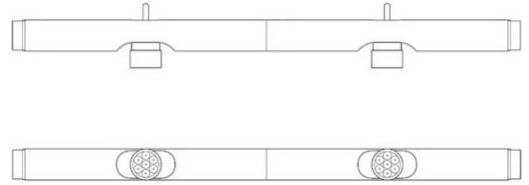

Light Module Calabronet

Spot - Length 70 cm

Emiliana Martinelli

Andrea Menchini

colors

Typology Pendant

Utilisation Indoor

24V 2x 9 W 1224 lm (2448lm)

direct light

indirect light

MODULE 40033/NE

Combinable swivel system, direct/indirect diffused light. Composed of two length of aluminium tubular profiles (70cm - 160cm) connected together with a particular joint (40032/NE) for different configurations. Module with spots for light source LED integrated and electronic driver inserted into the stud, to be fixed on the ceiling or false ceiling for two contiguous modules. Variation for G5 T5 8W/20W tube LED (40030/NE - 40031/NE) and ceiling stud for three profiles, to be fixed on the ceiling.

Family	Light module Calabronet
Typology	Pendant
Utilisation	Indoor

Dimensions

Height	7 cm
Lunghezza	70 cm
Diameter	4,5 cm
Power supply cable length	400 cm
Weight	1.25 Kg

Materials

Structure	aluminium
-----------	-----------